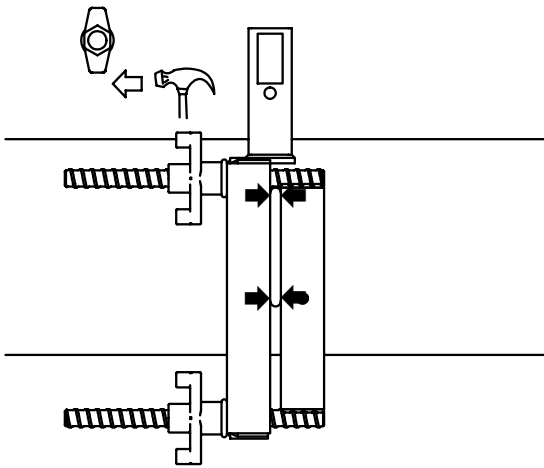

TI 1270

COMBISAFE®

© Combisafe International AB

1.

2.

3.

4.

NB!